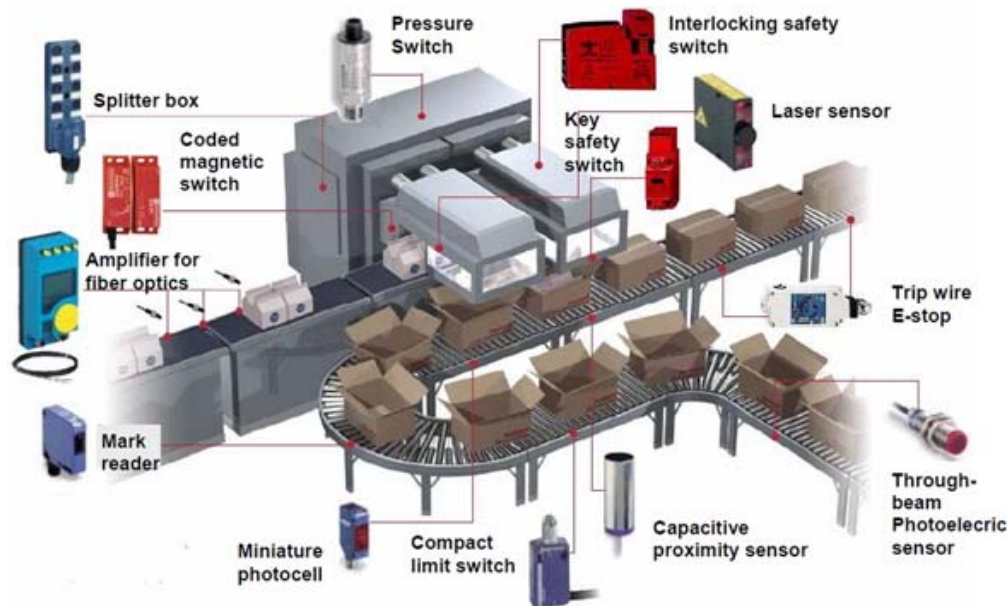

LET BUTLER & LAND HELP YOU MAKE SENSE OF SENSORS.

We have it all - A complete line of sensor products to fit your needs.

Schneider Electric's new "Sensors Master Catalog" is a comprehensive source for all Telemecanique and Square D Brand Sensor products. It features over 1,000 pages containing the complete line of proximity, photoelectric, and ultrasonic sensors, limit switches, pressure sensors, machine safety, and machine cabling products.